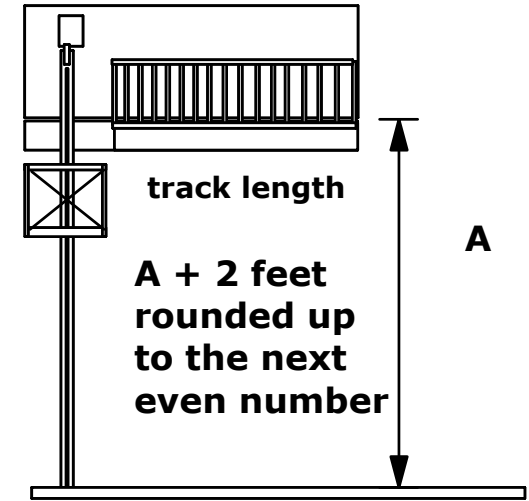

Lunmar Cargo Lifts

safe, reliable and affordable
1-800-965-8544

Circle which side you to want to be open.

A

B

C

EXAMPLE (If from the lower slab to the top of the upper deck is 11' then you will need a 14' track)

standard cargo lifts

750# capacity

5' per minute lift

faster speeds available

galvanized steel construction

stainless cable

wireless remote with limits

www.lunmarboatlifts.com