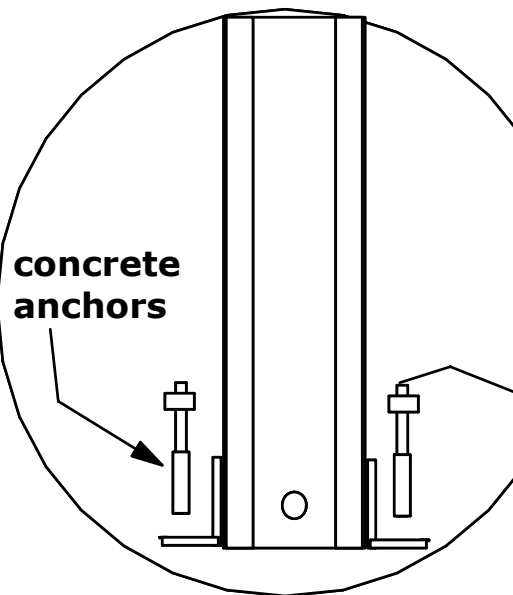

Lunmar Cargo Lifts

safe, reliable and affordable
1-800-965-8544

Circle which side you to want to be open.

A

B

C

EXAMPLE (If from the lower slab to the top of the upper deck is 11' then you will need a 14' track)

standard cargo lifts

750# capacity

5' per minute lift

faster speeds available

galvanized steel construction

stainless cable

wireless remote with limits

www.lunmarboatlifts.com

How will the lift attach?